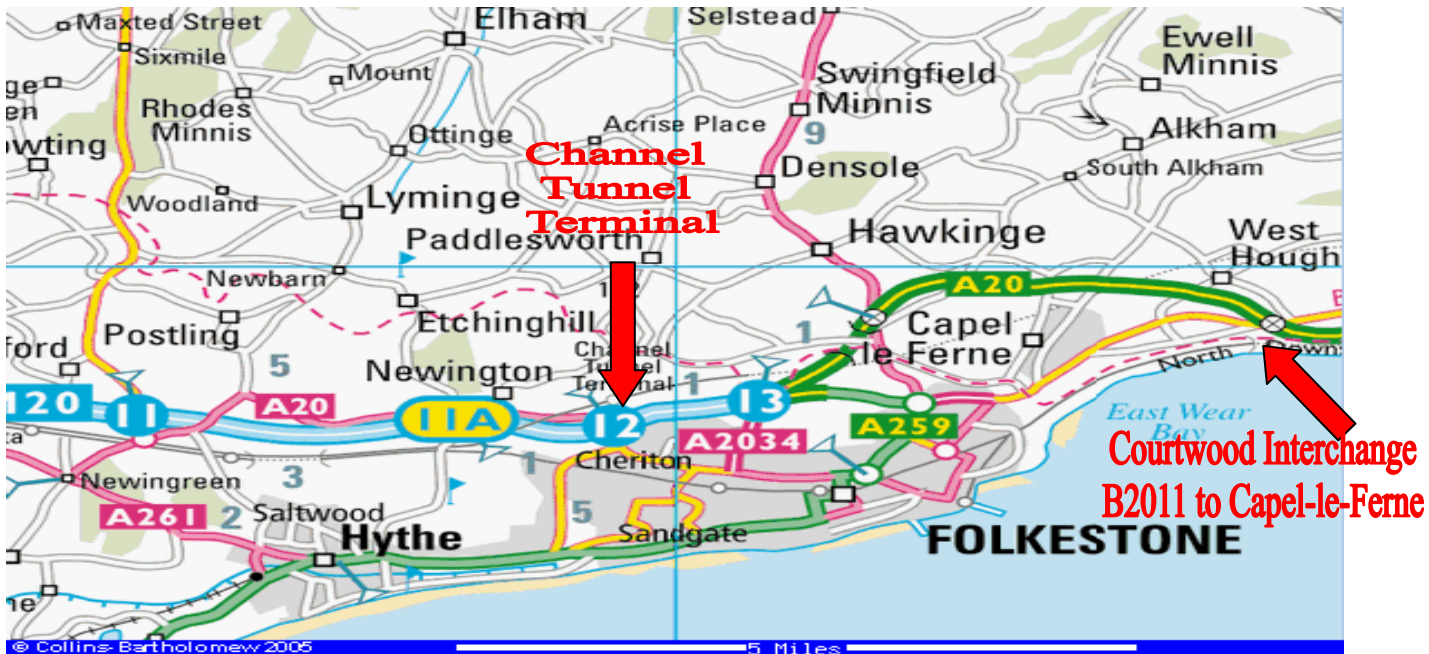

DIRECTIONS TO CAPEL-LE-FERNE

M20 / A20 to Courtwood Interchange/Roundabout. Follow signs for B2011 Capel-le-Ferne.

Follow B2011 into village of Capel-le-Ferne.